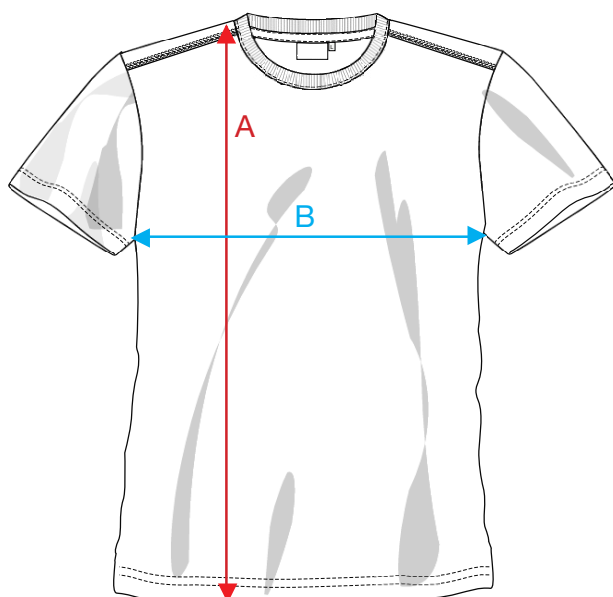

MEASUREMENT SHEET/SIZE SPEC

029030 BASIC-T

FRONT

BACK

| MEASUREMENT IN CM | XS | S | M | L | XL | XXL | 3XL | 4XL |
|--------------------------|----|----|----|----|----|-----|-----|-----|
| A - BODYLENGTH FRONT HPS | 63 | 66 | 69 | 72 | 75 | 79 | 83 | 87 |
| B - 1/2 CHEST | 42 | 46 | 50 | 54 | 58 | 64 | 70 | 76 |
| C - SLEEVELENGTH | 17 | 18 | 19 | 20 | 21 | 22 | 23 | 24 |

Sizing chart is in centimeters and sizing is subject to a market accepted tolerance. No rights may be derived from this sizing chart.