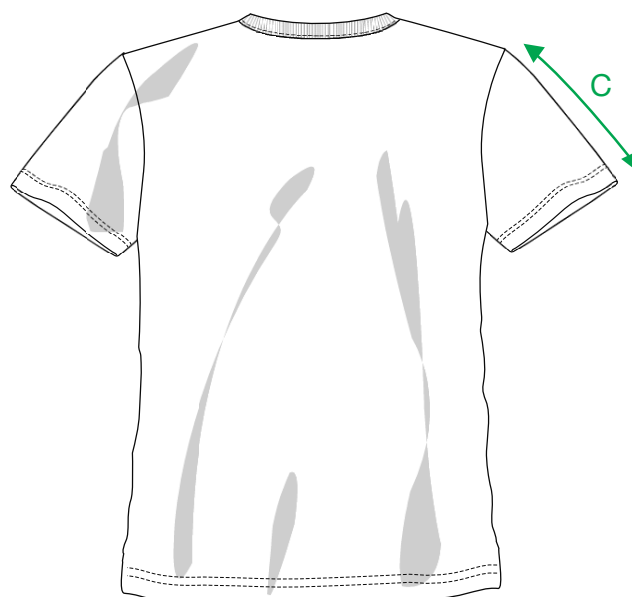

MEASUREMENT SHEET/SIZE SPEC

029030 BASIC-T

FRONT

BACK

| MEASUREMENT IN CM | XS | S | M | L | XL | XXL | 3XL | 4XL |
|--------------------------|----|----|----|----|----|-----|-----|-----|
| A - BODYLENGTH FRONT HPS | 63 | 66 | 69 | 72 | 75 | 79 | 83 | 87 |
| B - 1/2 CHEST | 42 | 46 | 50 | 54 | 58 | 64 | 70 | 76 |
| C - SLEEVELENGTH | 17 | 18 | 19 | 20 | 21 | 22 | 23 | 24 |

Sizing chart is in centimeters and sizing is subject to a market accepted tolerance. No rights may be derived from this sizing chart.